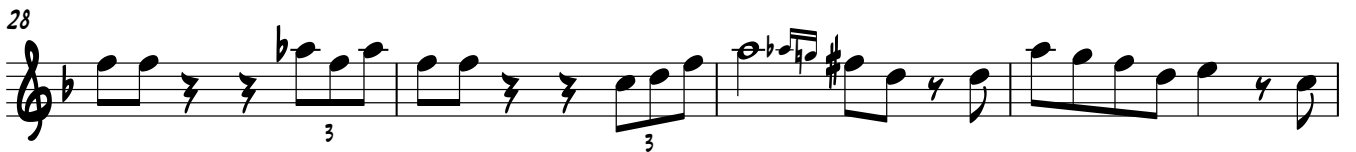

SOUL STATION

TENOR SAX SOLO AS PLAYED BY HANK MOBLEY ON SOUL STATION

TRANSCRIBED BY ALEX IOAKIM

♩ = 100

36 STRAIGHT & LAZY

Musical staff 36: Treble clef, key signature of one flat, 4/4 time. Measures 36-40. Includes triplets and slurs.

40 STRAIGHT

Musical staff 40: Treble clef, key signature of one flat, 4/4 time. Measures 40-43. Includes triplets and slurs.

43

Musical staff 43: Treble clef, key signature of one flat, 4/4 time. Measures 43-46. Includes triplets and slurs.

64

Musical staff 64: Treble clef, key signature of one flat, 4/4 time. Measures 64-67. Includes triplets and slurs.

68

3

72

75

3

77