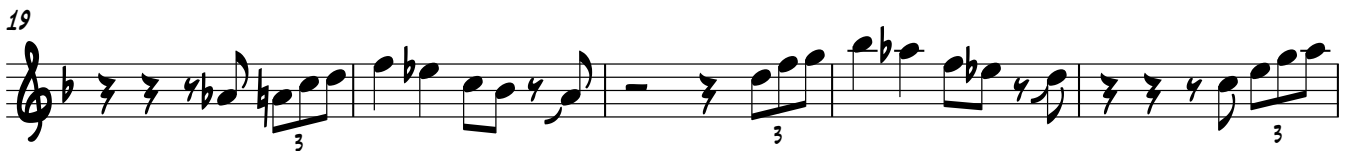

SOUL STATION

TENOR SAX SOLO AS PLAYED BY HANK MOBLEY ON SOUL STATION

TRANSCRIBED BY ALEX IOAKIM

♩ = 100

36 STRAIGHT & LAZY

Musical staff 36: Treble clef, key signature of one flat, 4/4 time. Measures 36-40. Includes triplets and slurs.

40 STRAIGHT

Musical staff 40: Treble clef, key signature of one flat, 4/4 time. Measures 40-43. Includes triplets and slurs.

43

Musical staff 43: Treble clef, key signature of one flat, 4/4 time. Measures 43-46. Includes triplets and slurs.

64

Musical staff 64: Treble clef, key signature of one flat, 4/4 time. Measures 64-67. Includes triplets and slurs.

68

3

72

75

3

77